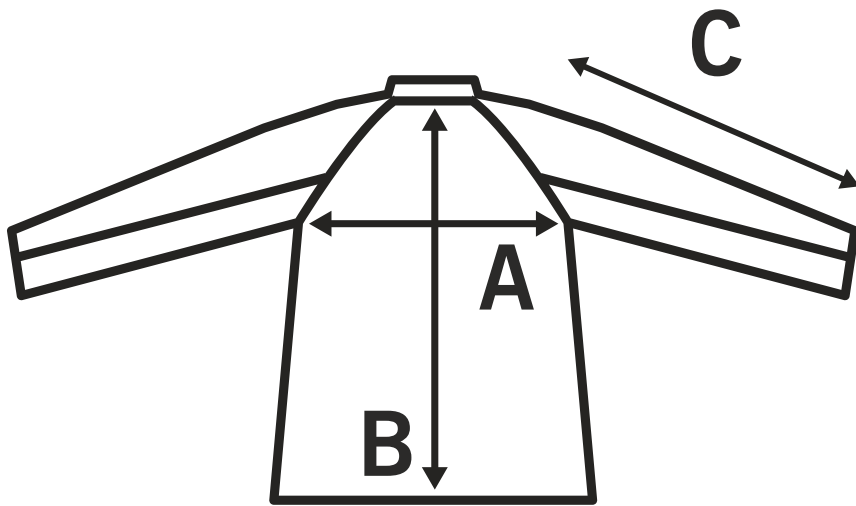

POLAR MOONTEX 400 HV NEOSTAR BK-SYF

ref. MOO400HV BK/SYF

A fleece sweatshirt that combines wearing comfort with features that enhance safety at work. Made from soft, warm fleece, it provides effective thermal insulation even on cold days, while still allowing full freedom of movement. Its design makes it ideal for outdoor work, as well as for use in warehouses, transport, and on construction sites.

Composition: 100% polyester

Fabric weight: 360g

Sizes: XS / S / M / XL / XXL / 3XL / 4XL

1 15

tolerance (+/-5%)

rozmiar	XS	S	M	L	XL	XXL	3XL	4XL
A	51	55	57	62	65	67	70	74
B	67	68	70	72	76	79	82	84
C	61	62	64	65	66	67	67	69